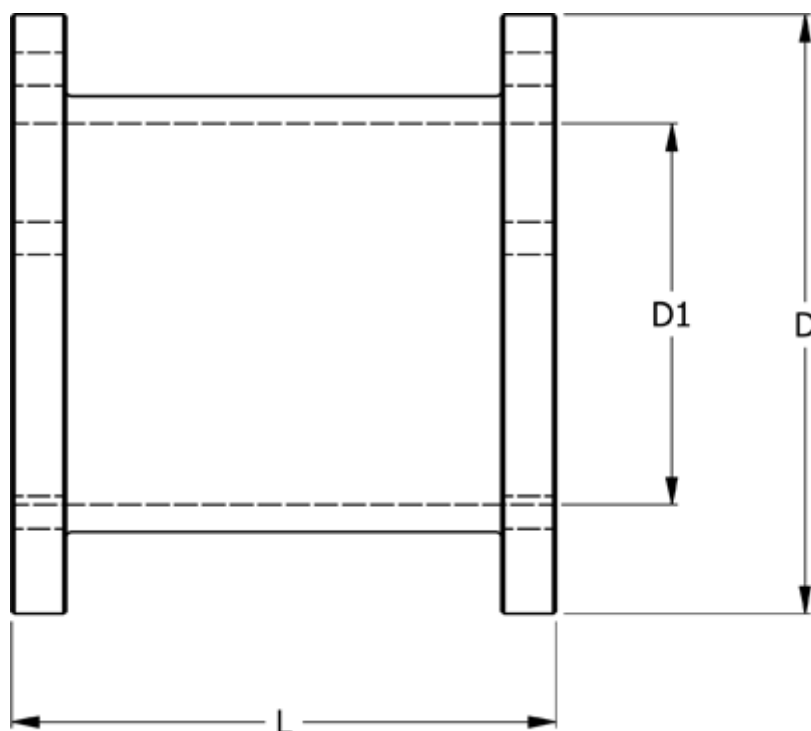

Article number: 330620006200

Description: Coupling N-Eupex str. 200
Part 6 - 200

Measures

D	= 200
D1	= 140
L	= 200
Torque (N m)	= 1340